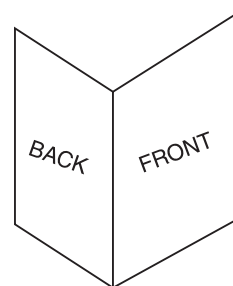

also use this template to create multi page stitched booklets

8 page booklet

12 page booklet

16 page booklet

FOLDING PATTERN:
Folds In Half

Vertical solid line=fold line Inside dotted line=safety area
Outside solid line=trim Outside Fill=bleed area

TITLE: DVD - 2 Panel (4-page Folder)

9 1/2 x 7 1/4 (9.5 x 7.25)

DATE: 1/03 am